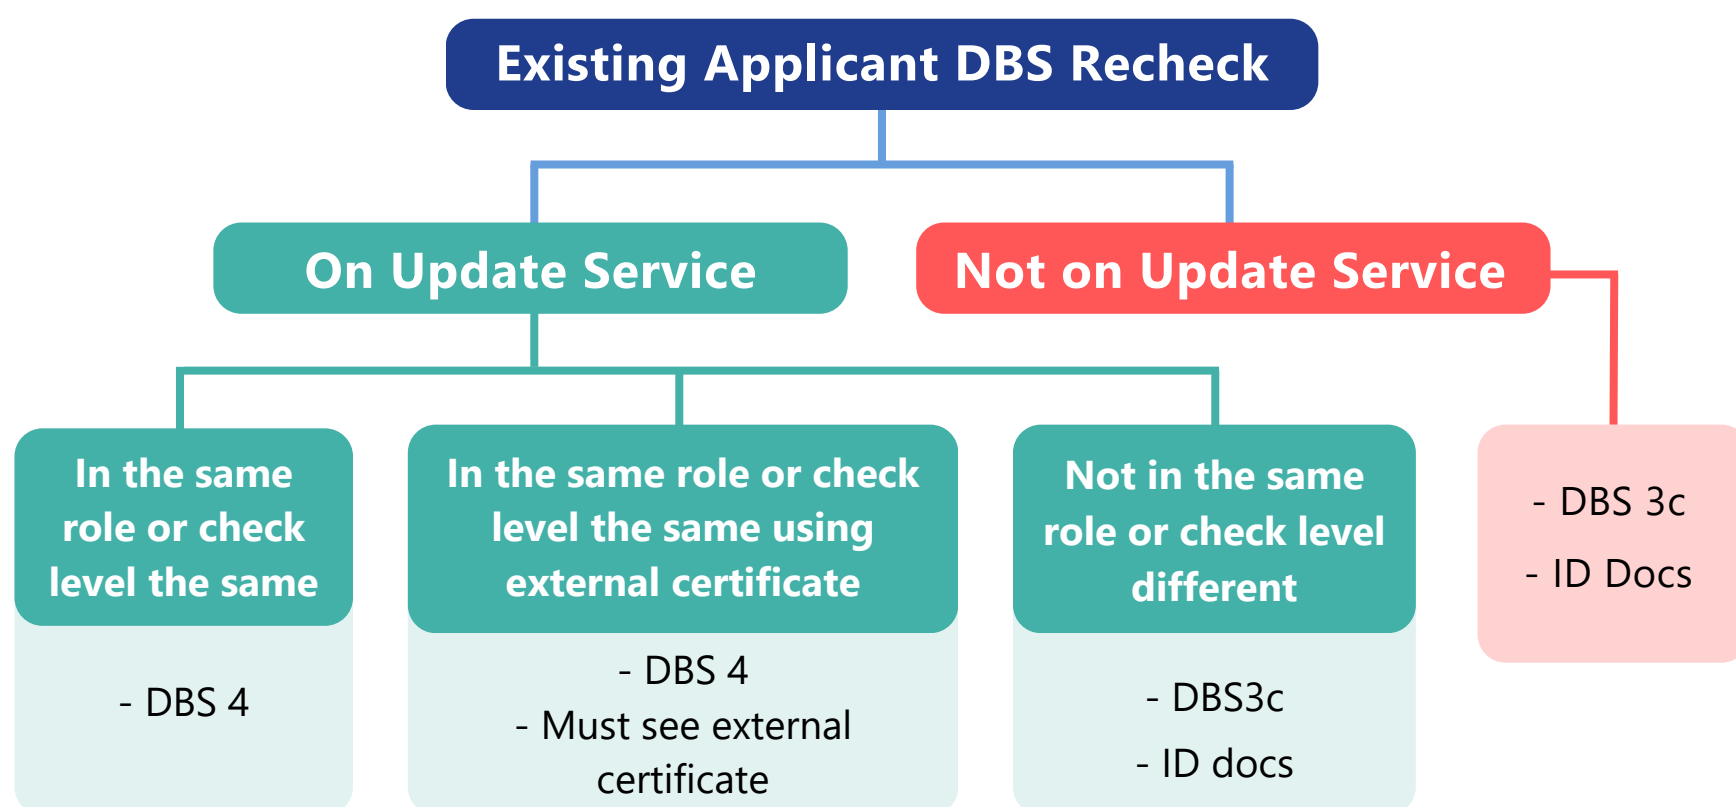

DBS Process Flow Charts

Bringing people closer to Jesus Christ through His Church
Catholic Diocese of Portsmouth

Can Accept Paid role certificate on update service for volunteer role check.
CANNOT accept volunteer role certificate on update service for paid role check