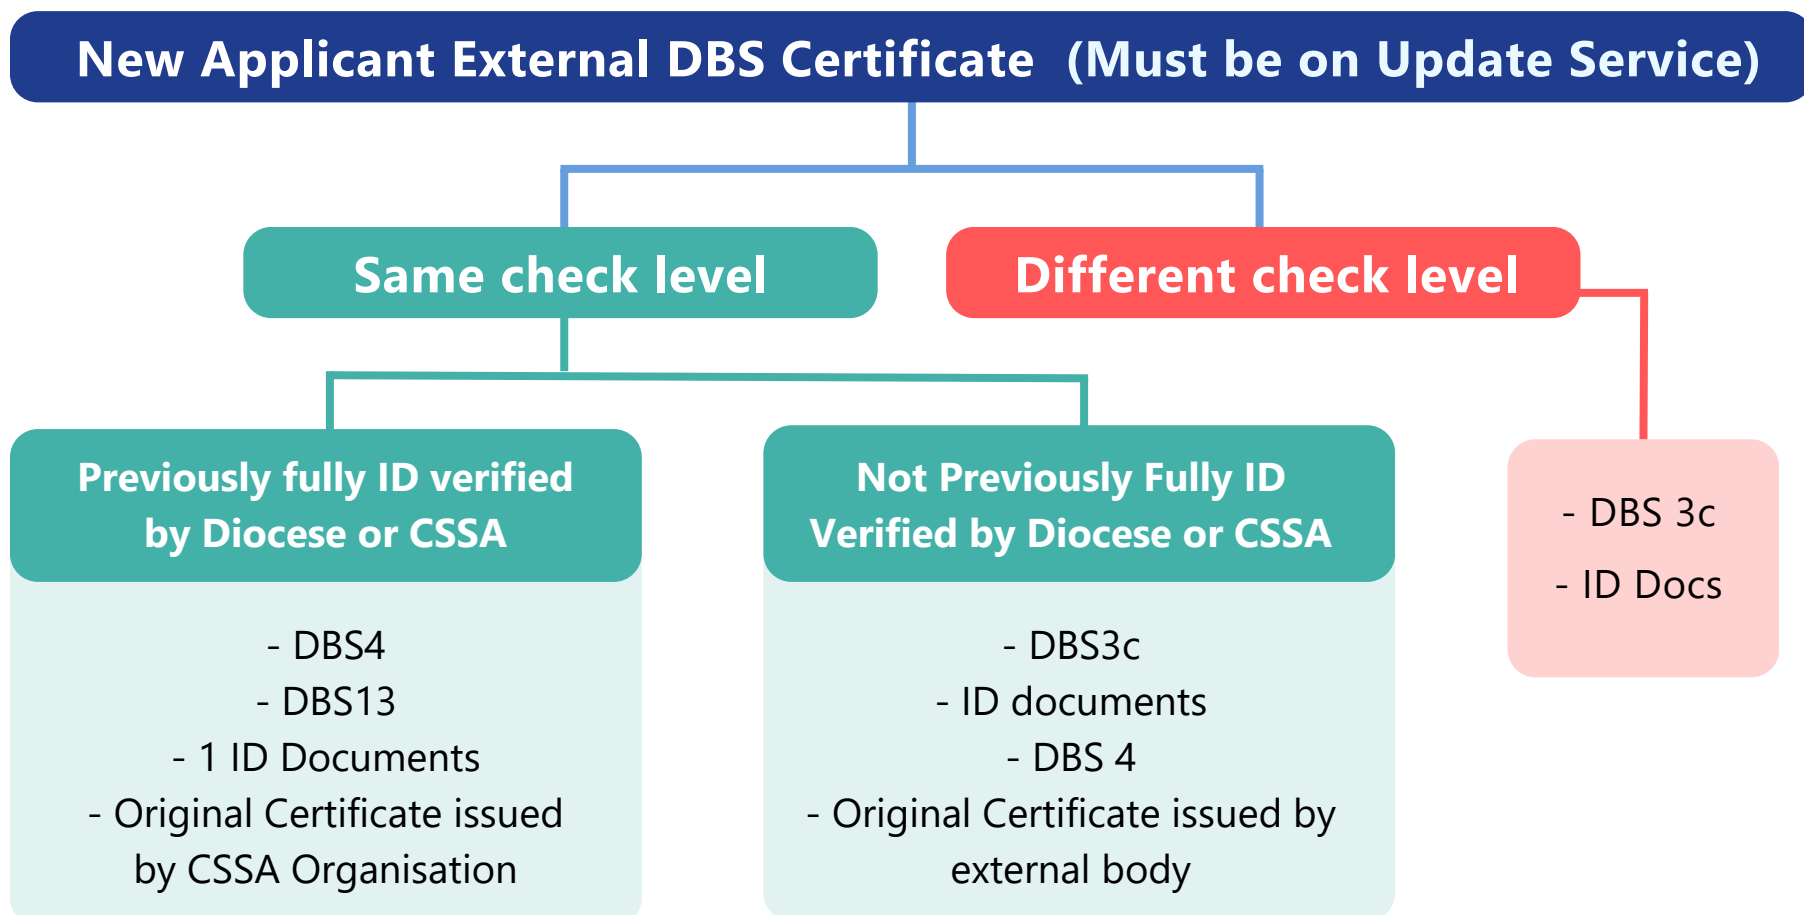

DBS Process Flow Charts

Bringing people closer to Jesus Christ through His Church
Catholic Diocese of Portsmouth

Can Accept Paid role certificate on update service for volunteer role check.
CANNOT accept volunteer role certificate on update service for paid role check